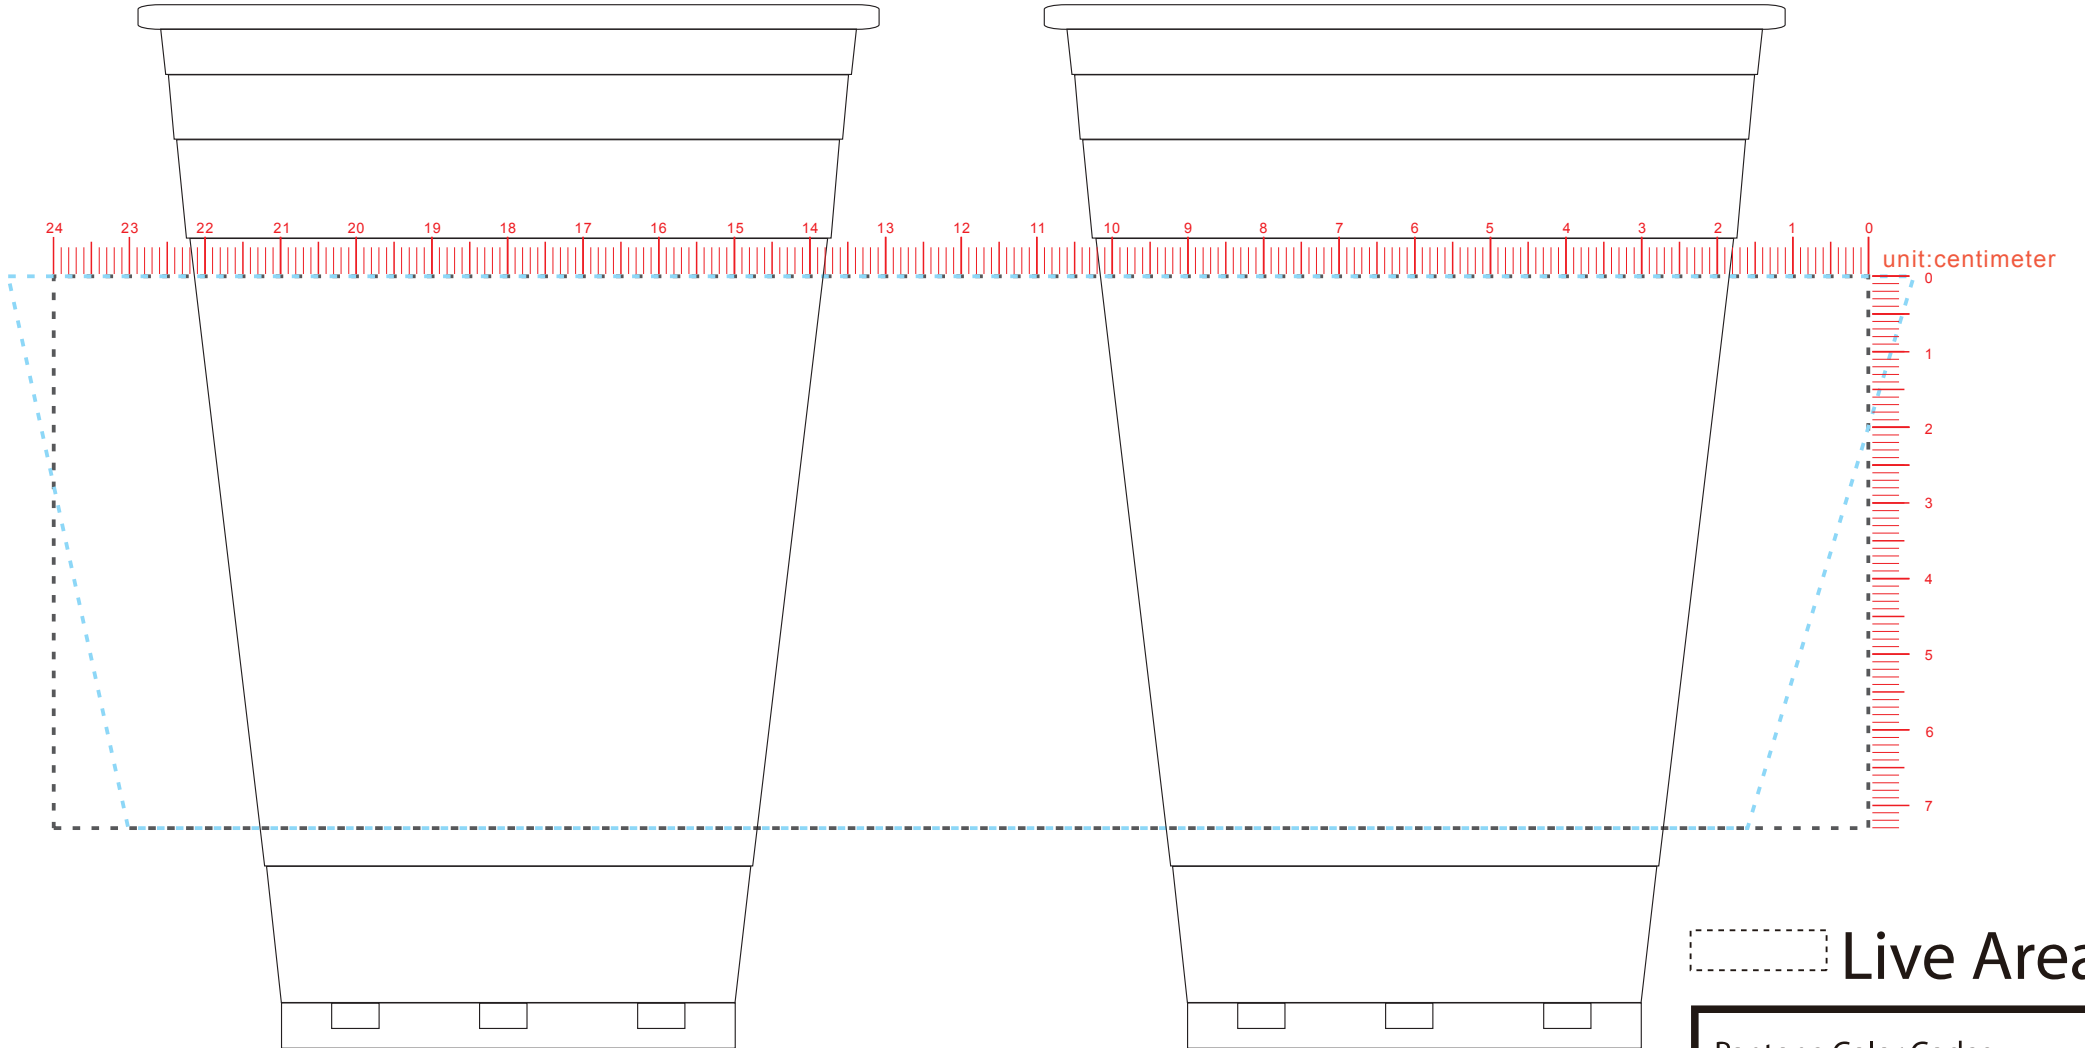

20oz PET Cold Cup

Pantone Color Codes: