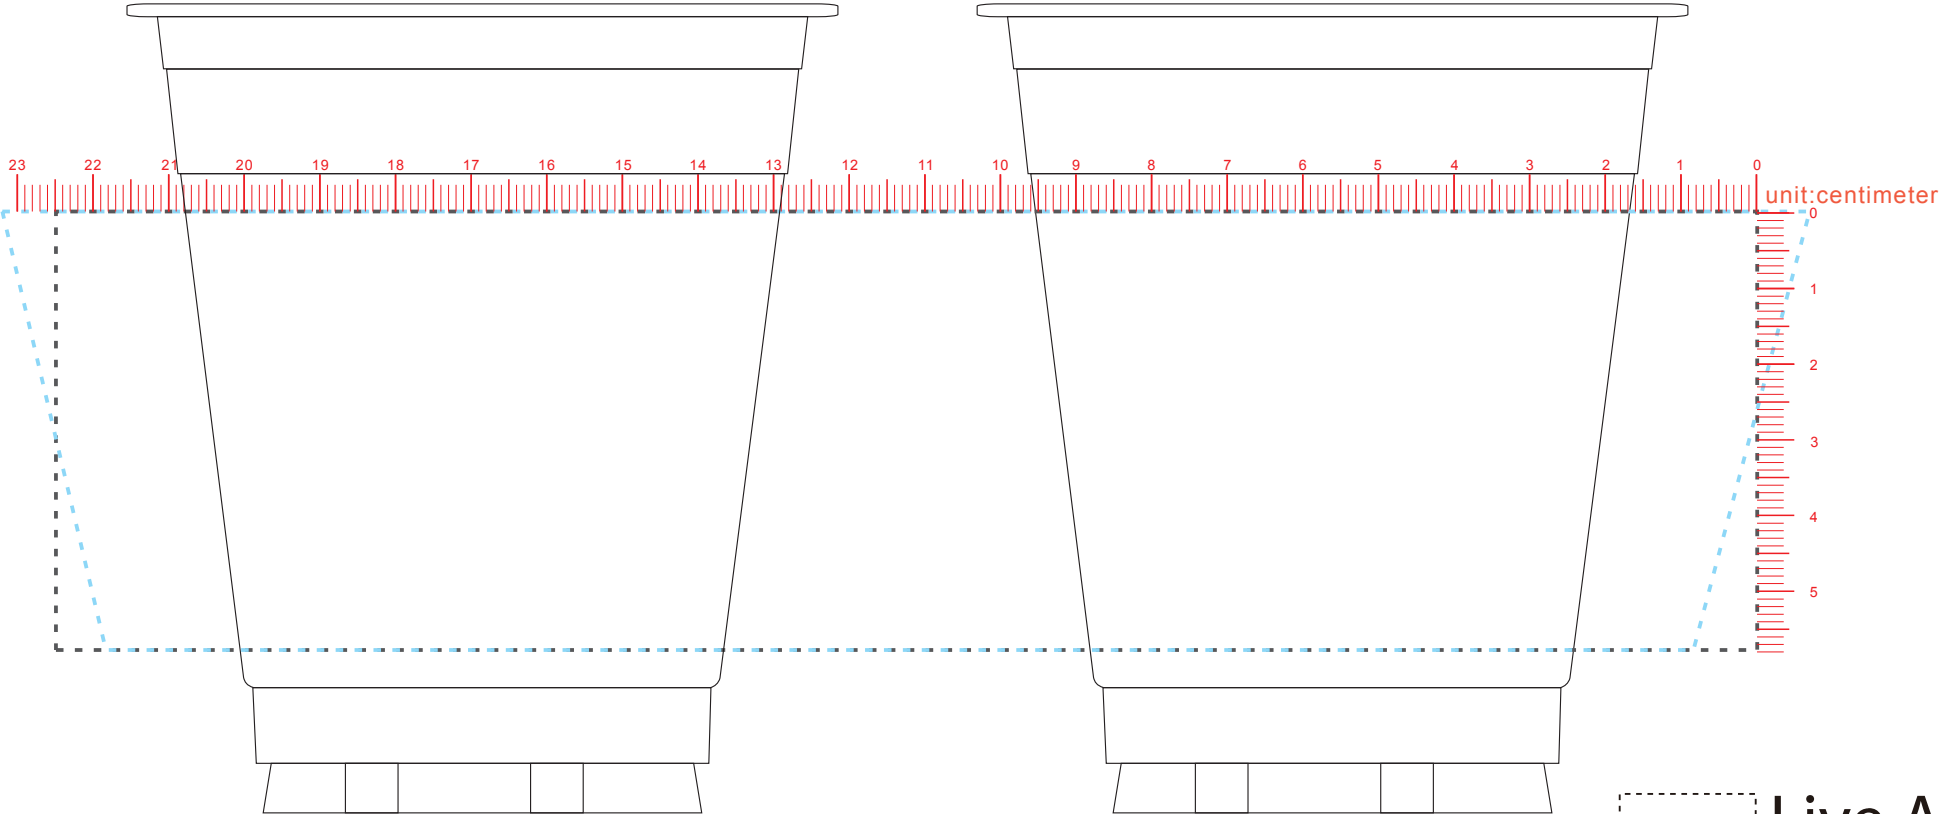

92-14oz PET Cold Cup

 Live Area

Pantone Color Codes:

-
-
-
-