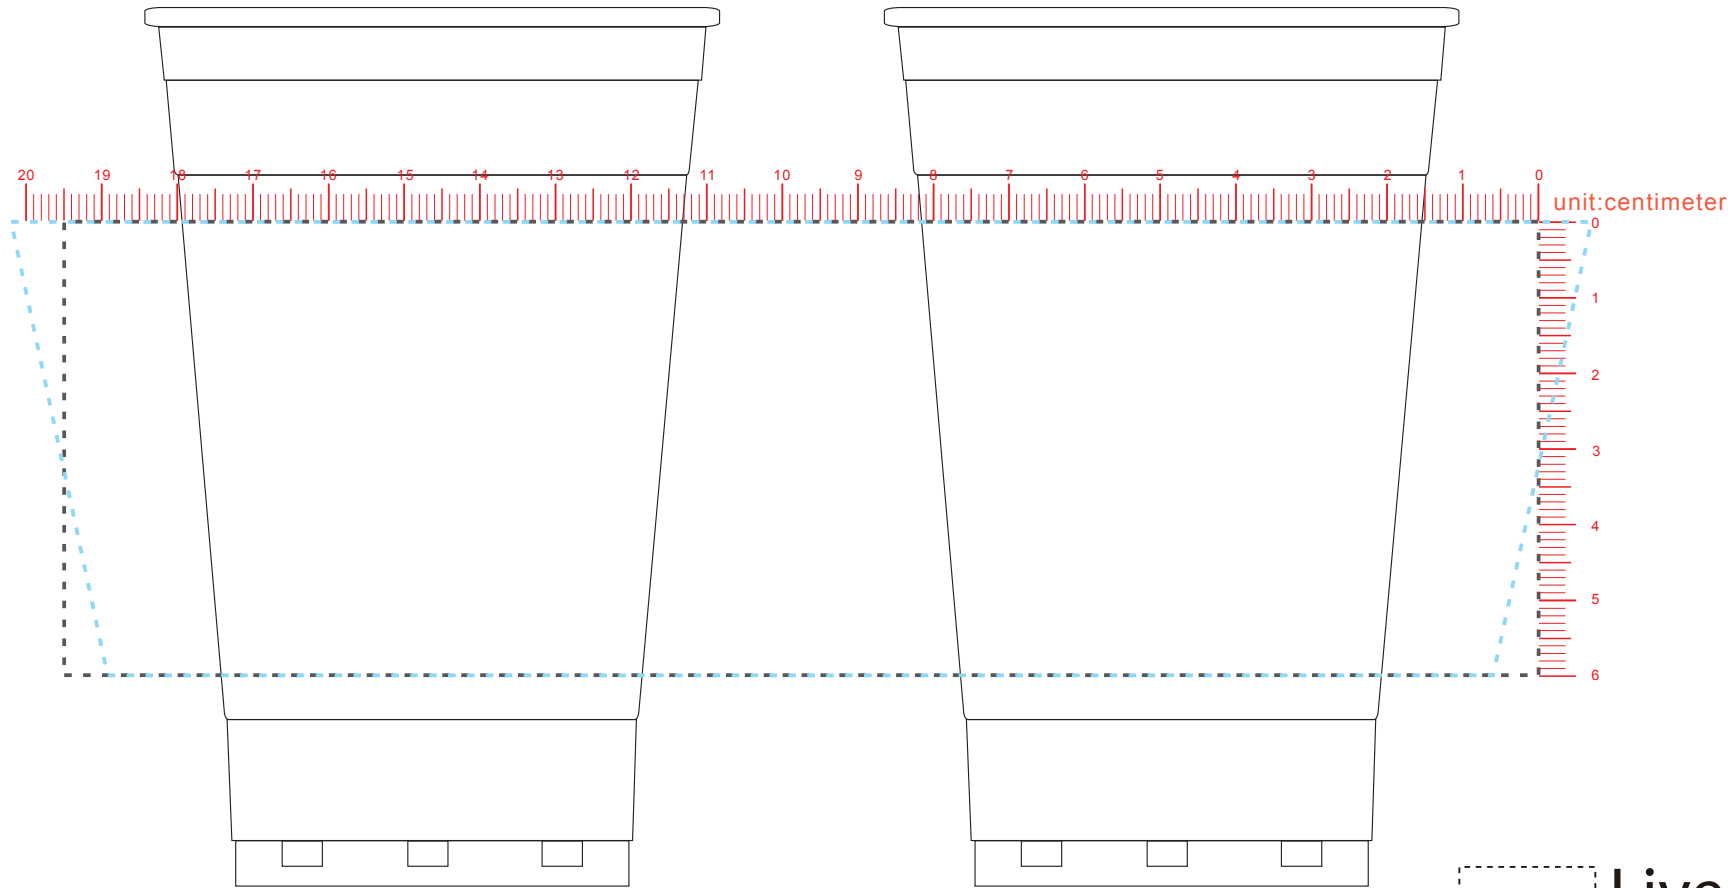

12oz PET Cold Cup

 Live Area

Pantone Color Codes: