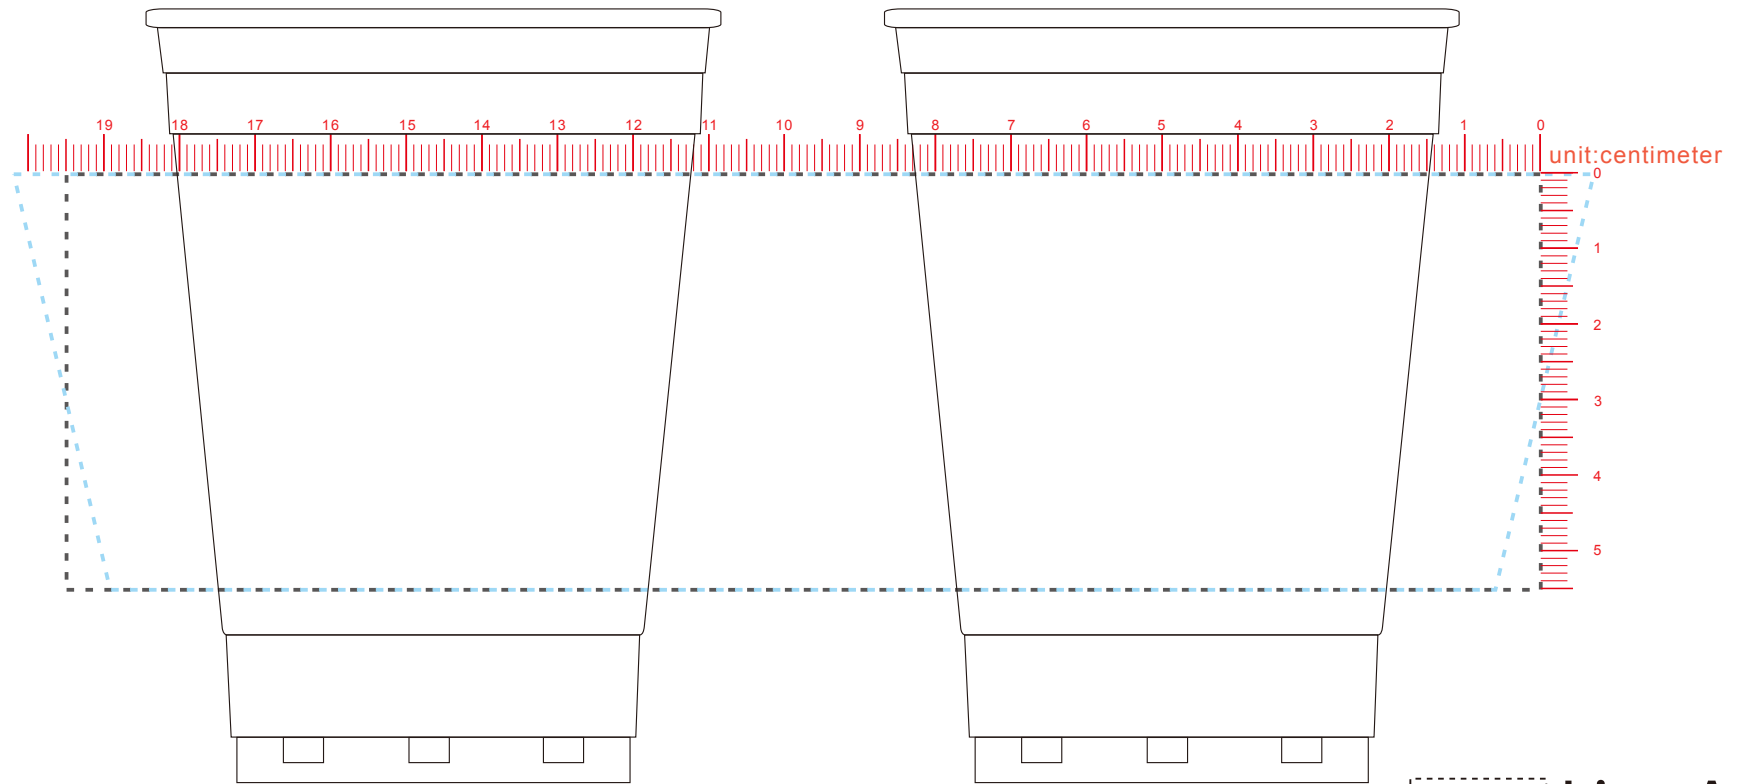

10oz PET Cold Cup

 **Live Area**

Pantone Color Codes:

-
-
-
-